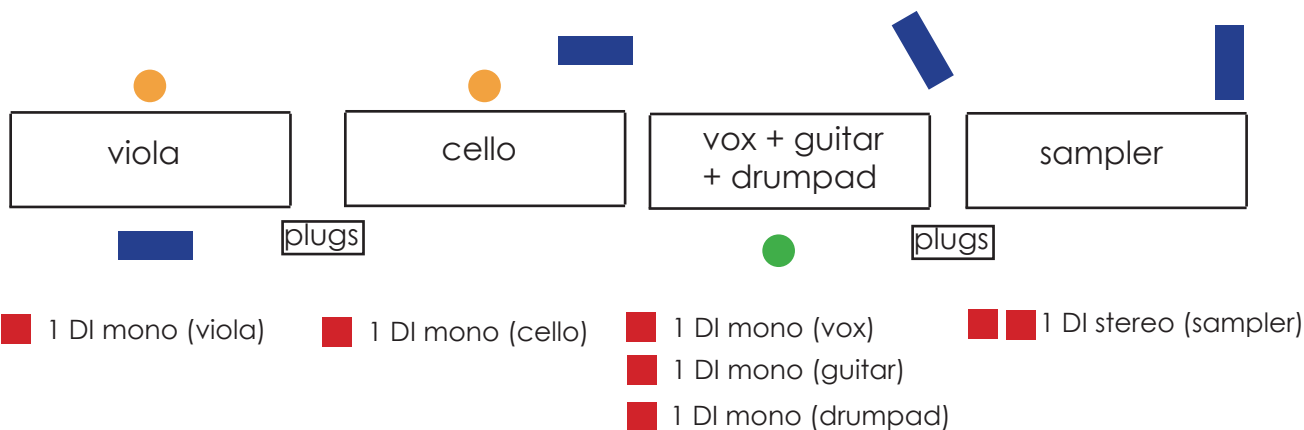

TOUT BLEU

Rider

BACK STAGE

LUCIANO

NAOMI

SIMONE

POL

FRONT STAGE

- 1 : MAIN vox
- 2 ; MAIN guitar
- 3 : MAIN drumpad
- 4 : SAMPLER left
- 5 : SAMPLER right
- 6 : CELLO
- 7 : VIOLA

- DI box 7x
- Monitors 4x
- Mic stands 1x (+ 1 clamp)
- Chairs 2x

HOSPITALITY

Team Tout Bleu is 5 people :

- 4 musicians
- 1 sound engineer
- All vegetarian please !
- ALLERGIES : coriander / celery

BACKSTAGE

- Mineral water
- Beers
- Local wine
- Local product appreciated

Contact : pol@otaku.ch